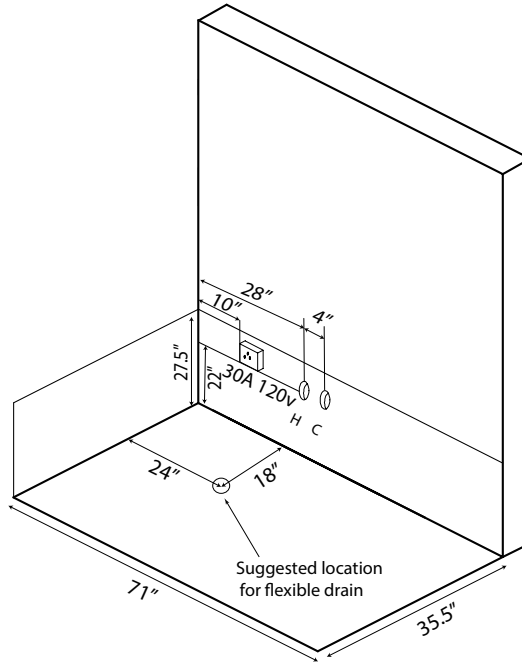

ROMANCE SERIES

ROMANCE SERIES A1006B

SIZE: 71" X 33.5" X 27.5"

Features

Computer control w/remote	Multi-colored LED tub lighting
Hydromassage jets	Air jets
Constant heat function	Pipe rinse system
Hand-held shower	Pipe drain system
Head cushions	Water pump protection feature
FM radio	

Products may not be exactly as shown. See store for details.

ROMANCE SERIES

A1006B

120v 30A GFCI Breaker for tub
 1/2" MIP for hot and cold water lines
 1 1/2" Drain

Water Line Connection

Pex Pipe → *1/2" PEX x 1/2" MPT Adapter
 Washing machine box → *3/4" Hose x 1/2" MPT Adapter
**(Connections not supplied)*

OR

Electrical Connection

This hydromassage tub requires one dedicated 120v 30A GFCI circuit, using #10/2 wire. The massage tub should be hardwired into this circuit using a 4"x4" junction box installed at the approximate location shown.