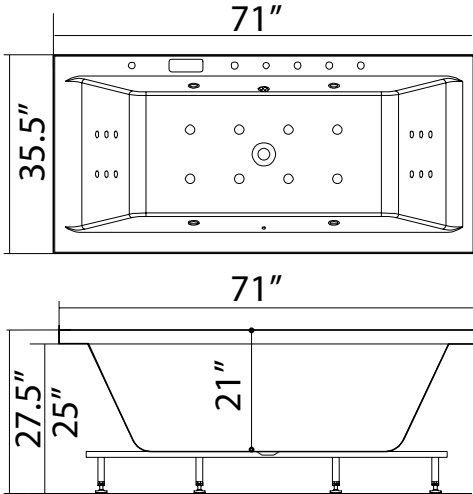

ROMANCE SERIES

ROMANCE SERIES A1006B

SIZE: 71" X 33.5" X 27.5"

Features

Computer control w/remote	Multi-colored LED tub lighting
Hydromassage jets	Air jets
Constant heat function	Pipe rinse system
Hand-held shower	Pipe drain system
Head cushions	Water pump protection feature
FM radio	

Products may not be exactly as shown. See store for details.

ROMANCE SERIES

A1006B

120v 30A GFCI Breaker for tub
 1/2" MIP for hot and cold water lines
 1 1/2" Drain

Water Line Connection

Pex Pipe → *1/2" PEX x 1/2" MPT Adapter
 Washing machine box → *3/4" Hose x 1/2" MPT Adapter
**(Connections not supplied)*

OR

Electrical Connection

This hydromassage tub requires one dedicated 120v 30A GFCI circuit, using #10/2 wire. The massage tub should be hardwired into this circuit using a 4"x4" junction box installed at the approximate location shown.