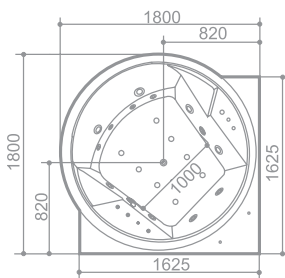

C1818

SIZE: 1800 x 1800 x 750mm Double-person / Single-side single-shed

Basic Functions and Setup	Control panel (with remote)
Massage and surf	FM, external CD, telephone, TV
Waterfall & waterfall intake	Smart water control
Temperature & power control	Sprinkler Shower
Underwater color light	Water-level check
Auto pipe cleaning	Bubble bath
Drainage device	Ozone
Leakage protection	Constant temperature

Drainage nozzle	Sprinkler	Intake waterfall	Pool bottom light	Pipe washing	Leakage protection	Computer board control
Drainage device	Ozone	Constant temperature	Bubble bath	CD	Reception of radio	

LEGEND MILLIMETERS TO INCHES CONVERSION: $MM \times 0.0394 = INCHES$