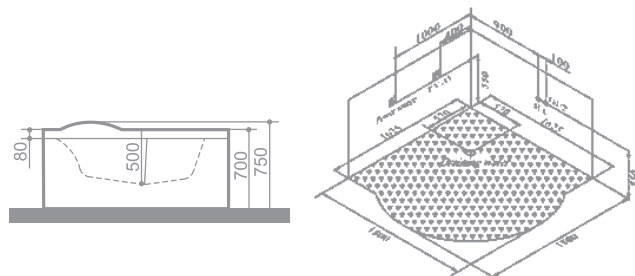

C1818

SIZE: 1800 x 1800 x 750mm Double-person / Single-side single-shed

Basic Functions and Setup	Control panel (with remote)
Massage and surf	FM, external CD, telephone, TV
Waterfall & waterfall intake	Smart water control
Temperature & power control	Sprinkler Shower
Underwater color light	Water-level check
Auto pipe cleaning	Bubble bath
Drainage device	Ozone
Leakage protection	Constant temperature

Drainage nozzle	Sprinkler	Intake waterfall	Pool bottom light	Pipe washing	Leakage protection	Computer board control
Drainage device	Ozone	Constant temperature	Bubble bath	CD	Reception of radio	

LEGEND MILLIMETERS TO INCHES CONVERSION: $MM \times 0.0394 = INCHES$