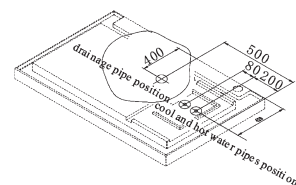

LEGEND MILLIMETERS TO INCHES CONVERSION: MM × 0.0394 = INCHES