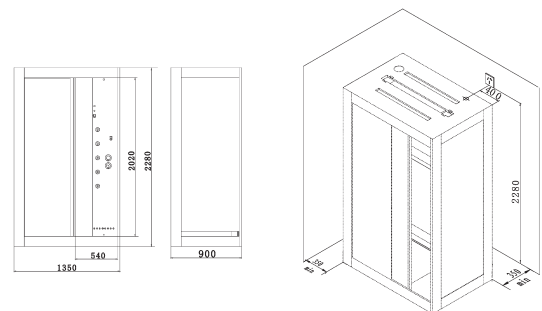

LEGEND MILLIMETERS TO INCHES CONVERSION: MM × 0.0394 = INCHES