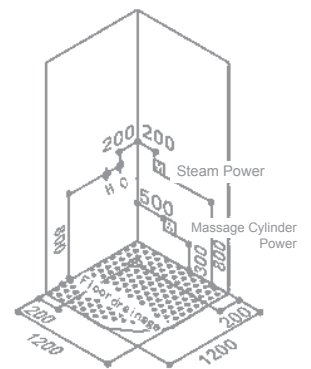

B108B

SIZE: 1200 x 1200 x 2200mm With the massage bathtub / Single-side single-shed

Basic Functions and Setup

Computer control (with remote controller)	Luxury large overhead spray
Steam sauna	Multifunctional shower head
Ozone disinfecting (optional function)	Foot massager / Surf massage
Alarm	Fumigating temperature, time setting
FM, external CD, telephone	Dry-fire protection
Leakage protection	Room light, exhaust fan
Circulating back nozzle	Loudspeaker

CPU Computer board control	Wet steam	Overhead	Back spray side spray	Foot massage	Lifting shower head	Surf massage	FM Reception of radio
Telephone	CD	Alarm	Ozone	Leakage protection	Dry-fire protection		