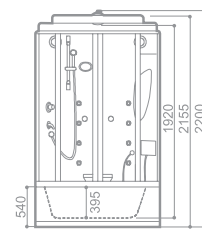

B108B

SIZE: 1200 x 1200 x 2200mm With the massage bathtub / Single-side single-shed

Basic Functions and Setup

Computer control (with remote controller)	Luxury large overhead spray
Steam sauna	Multifunctional shower head
Ozone disinfecting (optional function)	Foot massager / Surf massage
Alarm	Fumigating temperature, time setting
FM, external CD, telephone	Dry-fire protection
Leakage protection	Room light, exhaust fan
Circulating back nozzle	Loudspeaker

LEGEND MILLIMETERS TO INCHES CONVERSION: MM x 0.0394 = INCHES