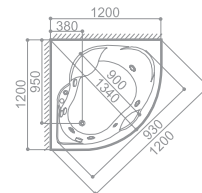

B108B

SIZE: 1200 x 1200 x 2200mm With the massage bathtub / Single-side single-shed

Basic Functions and Setup

Computer control (with remote controller)	Luxury large overhead spray
Steam sauna	Multifunctional shower head
Ozone disinfecting (optional function)	Foot massager / Surf massage
Alarm	Fumigating temperature, time setting
FM, external CD, telephone	Dry-fire protection
Leakage protection	Room light, exhaust fan
Circulating back nozzle	Loudspeaker

LEGEND MILLIMETERS TO INCHES CONVERSION: MM x 0.0394 = INCHES