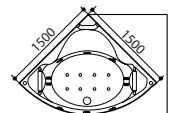

LEGEND(B6) SERIES

B612

SIZE: 1500 X 1500 X 2200 mm

Function and Features

Computer control (with remote)	Overhead LED lighting	Multi-coloured tub lighting
Steam	FM radio	Pipe rinse system
Overhead rain shower	Vent fan and alarm	Pipe drain system
Hand-held shower head	Steam generator cleaning function	Water pump protection function
Foot massager	Waterfall tub fill	Constant heat function
Back and side jets	Hydro massage jets	
Temperature display	Bubble jets	