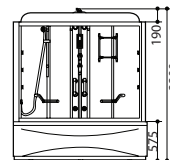

LEGEND(B6) SERIES

B612

SIZE: 1500 X 1500 X 2200 mm

Function and Features

Computer control (with remote)	Overhead LED lighting	Multi-coloured tub lighting
Steam	FM radio	Pipe rinse system
Overhead rain shower	Vent fan and alarm	Pipe drain system
Hand-held shower head	Steam generator cleaning function	Water pump protection function
Foot massager	Waterfall tub fill	Constant heat function
Back and side jets	Hydro massage jets	
Temperature display	Bubble jets	

220-240V 20amp GFI breaker for shower
120V 30 amp GFI breaker for tub
1/2" MIP for hot and cold water lines
1 1/2" drain