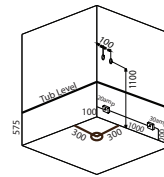

LEGEND(B6) SERIES

B612

SIZE: 1500 X 1500 X 2200 mm

Function and Features

Computer control (with remote)	Overhead LED lighting	Multi-coloured tub lighting
Steam	FM radio	Pipe rinse system
Overhead rain shower	Vent fan and alarm	Pipe drain system
Hand-held shower head	Steam generator cleaning function	Water pump protection function
Foot massager	Waterfall tub fill	Constant heat function
Back and side jets	Hydro massage jets	
Temperature display	Bubble jets	

220-240V 20amp GFI breaker for shower
120V 30 amp GFI breaker for tub
1/2" MIP for hot and cold water lines
1 1/2" drain