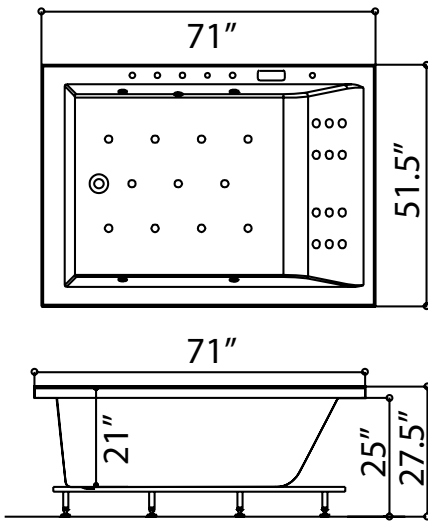

ROMANCE SERIES