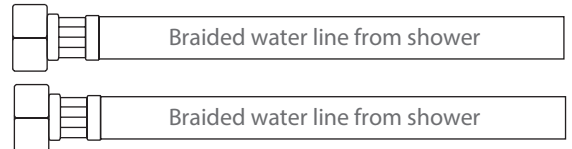

## A1002BL

120v 30A GFCI Breaker for tub  
 1/2" MIP for hot and cold water lines  
 1 1/2" Drain

### Water Line Connection

Pex Pipe → \*1/2" PEX x 1/2" MPT Adapter  
 Washing machine box → \*3/4" Hose x 1/2" MPT Adapter  
*\*(Connections not supplied)*

OR