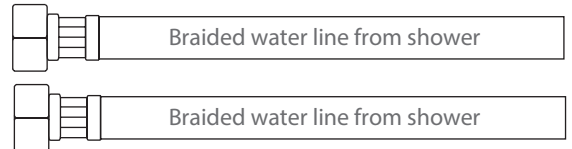

## A1002BR

120v 30A GFCI Breaker for tub  
 1/2" MIP for hot and cold water lines  
 1 1/2" Drain

### Water Line Connection

Pex Pipe → \*1/2" PEX x 1/2" MPT Adapter  
 Washing machine box → \*3/4" Hose x 1/2" MPT Adapter  
*\*(Connections not supplied)*

OR