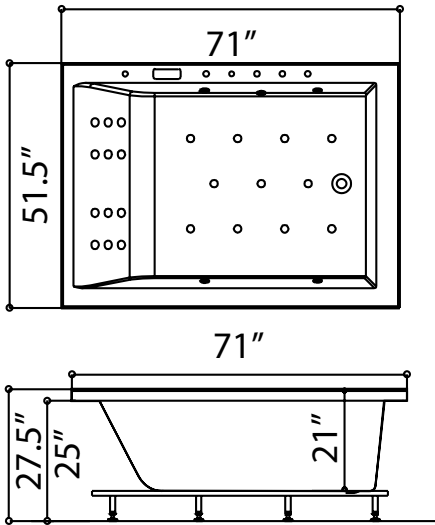

ROMANCE SERIES