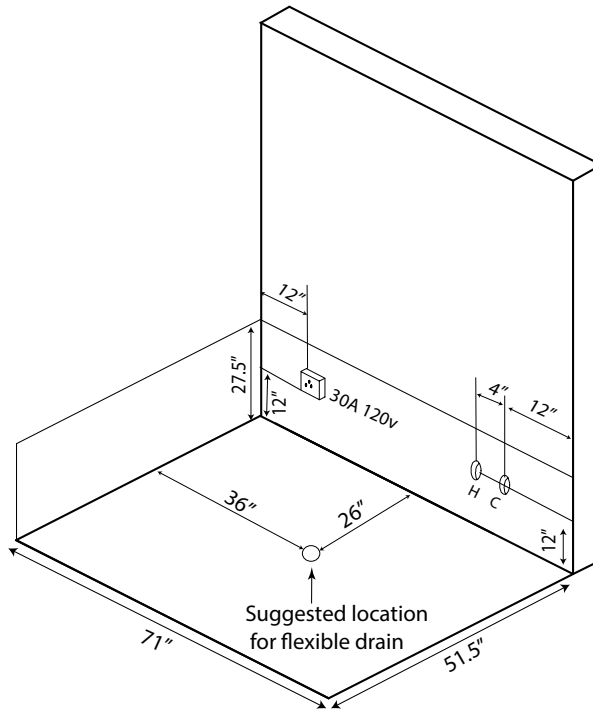

ROMANCE SERIES