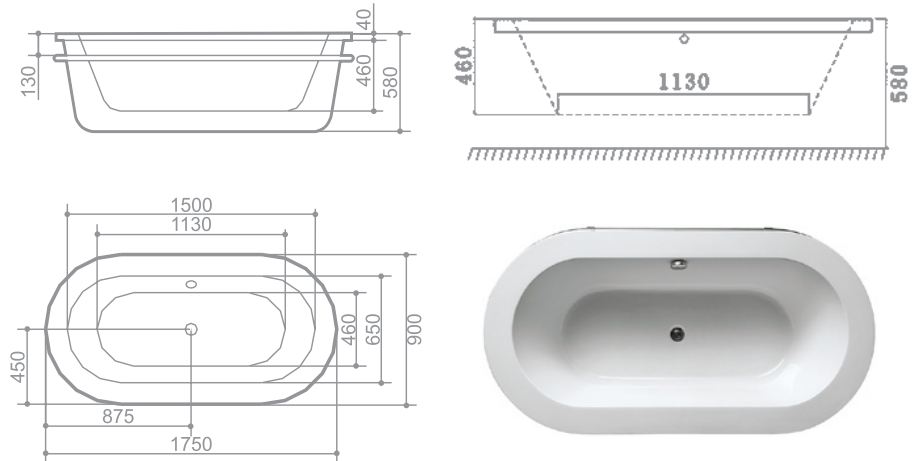

ROYAL SERIES

M603

SIZE: 1750 x 900 x 580mm

LEGEND MILLIMETERS TO INCHES CONVERSION: $MM \times 0.0394 = INCHES$