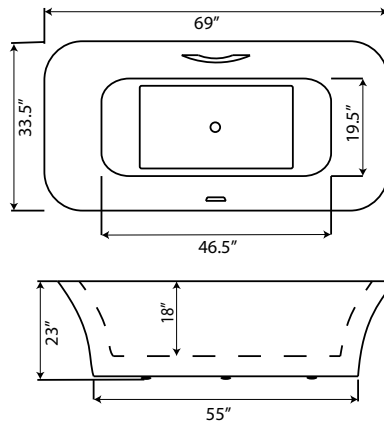

ROYAL SERIES

ROYAL SERIES M706

SIZE: 69" X 33.5" X 23"

Products may not be exactly as shown. See store for details.