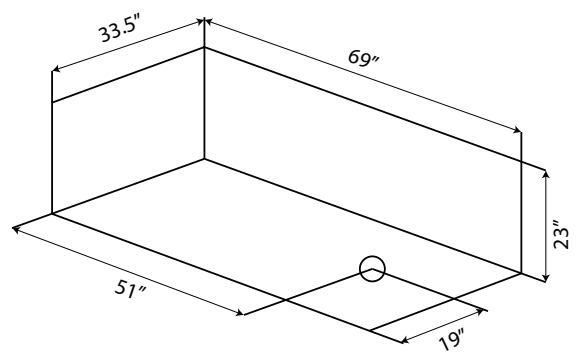

ROYAL SERIES

ROYAL SERIES M706

SIZE: 69" X 33.5" X 23"

Products may not be exactly as shown. See store for details.