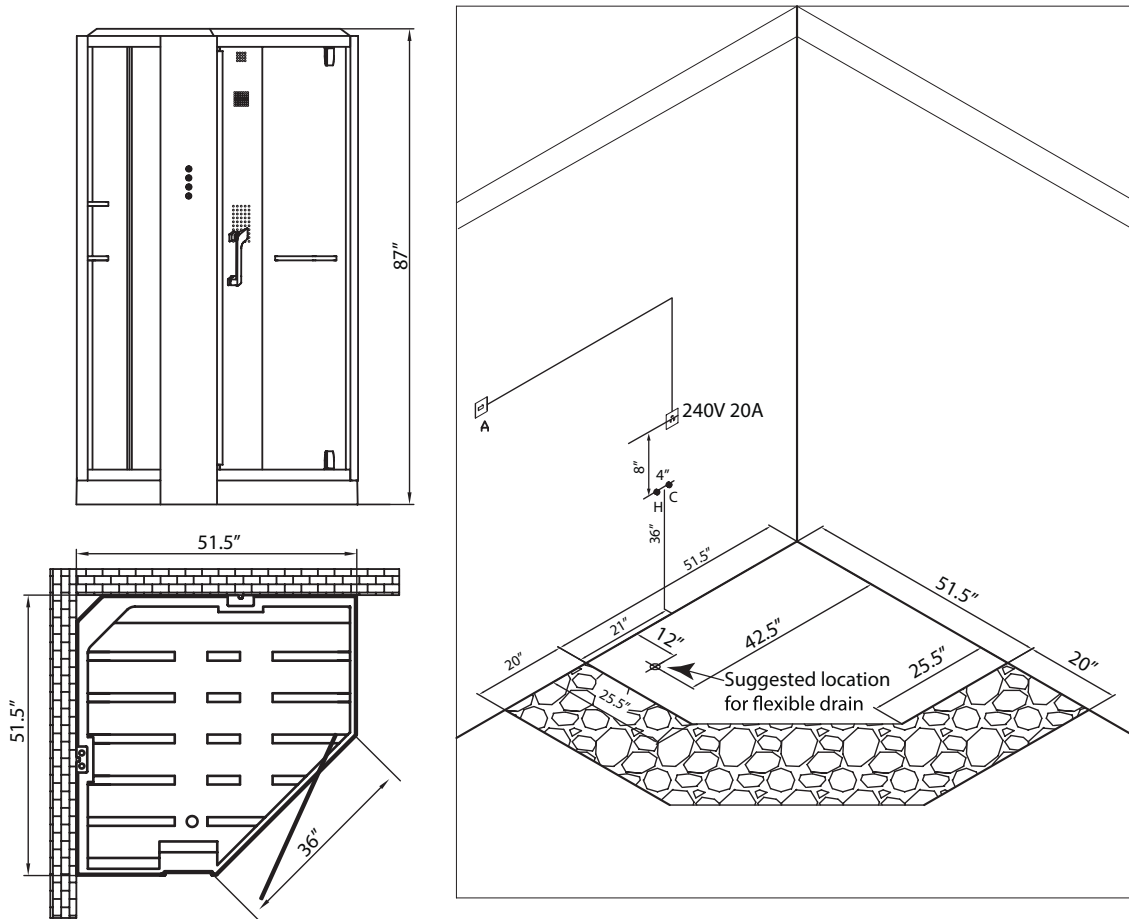

CONTEMPORARY SERIES

89106

240v 20A GFCI Breaker
1/2" MIP for hot and cold water lines
1 1/2" Drain