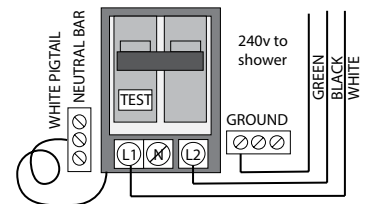

Electrical Connection

This steam shower requires one dedicated 240v 20A GFCI circuit, using #12/2 wire. The shower should be hardwired into this circuit using a 4"x4" junction box installed at the approximate location shown.