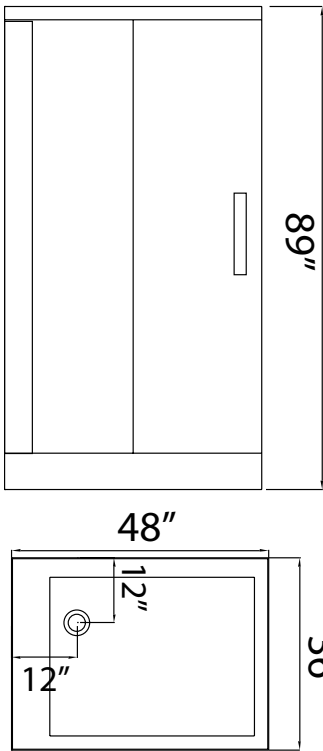

RAIN SERIES

RAIN SERIES 959L

SIZE: 48" X 36" X 89"

Features

Computer control	Overhead LED chromotherapy lighting
Steam w/temperature display	Aromatherapy port
Overhead rain shower	FM radio
Hand-held shower	Vent fan and alarm
Back jets	Steam generator cleaning function
Wooden stool	Decorative floorboards

Options

Available in left or right hand models

RAIN SERIES

959L

240v 30A GFCI Breaker
 1/2" MIP for hot and cold water lines
 1 1/2" Drain

Water Line Connection

- Pex Pipe → *1/2" PEX x 1/2" MPT Adaptor
 *(Connections not supplied)
- Washing machine box → *3/4" Hose x 1/2" MPT Adaptor

OR

Electrical Connection

This steam shower requires one dedicated 240v 30A GFCI circuit, using #10/2 wire. The shower should be hardwired into this circuit using a 4"x4" junction box installed at the approximate location shown.