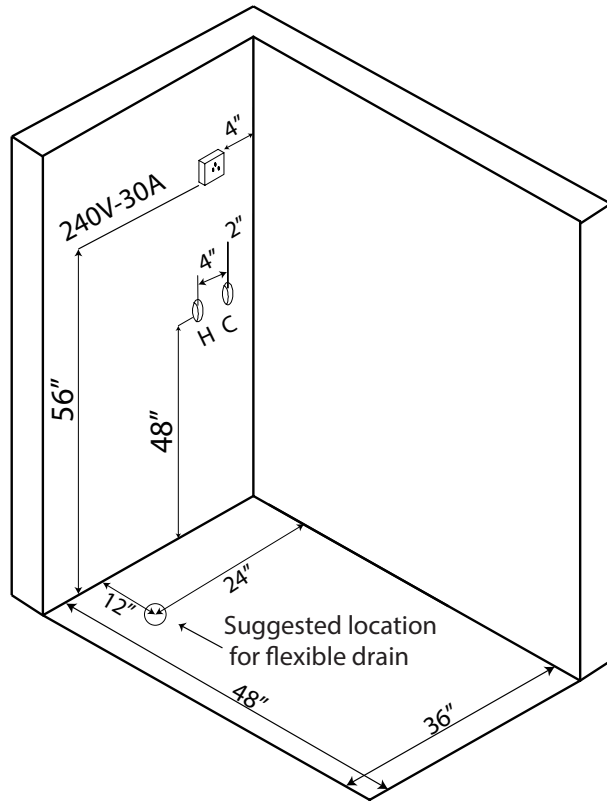

RAIN SERIES

RAIN SERIES 959L

SIZE: 48" X 36" X 89"

Features

Computer control	Overhead LED chromotherapy lighting
Steam w/temperature display	Aromatherapy port
Overhead rain shower	FM radio
Hand-held shower	Vent fan and alarm
Back jets	Steam generator cleaning function
Wooden stool	Decorative floorboards

Options

Available in left or right hand models

RAIN SERIES

959L

240v 30A GFCI Breaker
 1/2" MIP for hot and cold water lines
 1 1/2" Drain

Water Line Connection

- Pex Pipe → *1/2" PEX x 1/2" MPT Adaptor
 *(Connections not supplied)
- Washing machine box → *3/4" Hose x 1/2" MPT Adaptor

OR

Electrical Connection

This steam shower requires one dedicated 240v 30A GFCI circuit, using #10/2 wire. The shower should be hardwired into this circuit using a 4"x4" junction box installed at the approximate location shown.