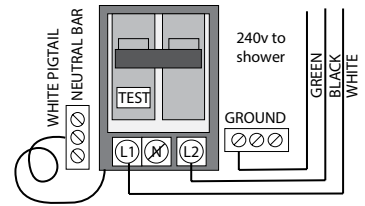

RAIN SERIES

RAIN SERIES 959L

SIZE: 48" X 36" X 89"

Features

Computer control	Overhead LED chromotherapy lighting
Steam w/temperature display	Aromatherapy port
Overhead rain shower	FM radio
Hand-held shower	Vent fan and alarm
Back jets	Steam generator cleaning function
Wooden stool	Decorative floorboards

Options

Available in left or right hand models

RAIN SERIES

959L

240v 30A GFCI Breaker
 1/2" MIP for hot and cold water lines
 1 1/2" Drain

Water Line Connection

- Pex Pipe → *1/2" PEX x 1/2" MPT Adaptor
 *(Connections not supplied)
- Washing machine box → *3/4" Hose x 1/2" MPT Adaptor

OR

Electrical Connection

This steam shower requires one dedicated 240v 30A GFCI circuit, using #10/2 wire. The shower should be hardwired into this circuit using a 4"x4" junction box installed at the approximate location shown.