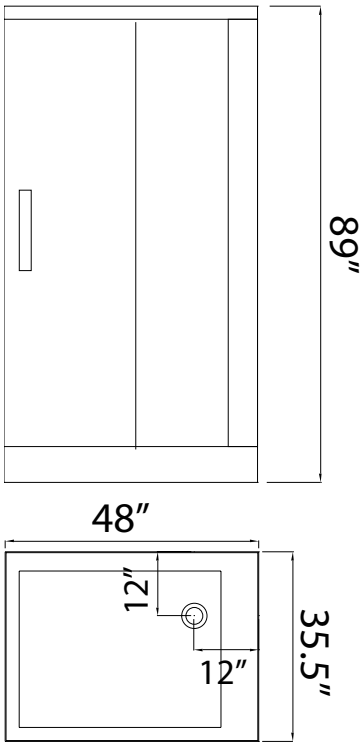

RAIN SERIES

RAIN SERIES 959R

SIZE: 48" X 35.5" X 89"

Features

Computer control	Overhead LED chromotherapy lighting
Steam w/temperature display	Aromatherapy port
Overhead rain shower	FM radio
Hand-held shower	Vent fan and alarm
Back jets	Steam generator cleaning function
Wooden stool	Decorative floorboards

Options

Available in left or right hand models

RAIN SERIES

959R

240v 30A GFCI Breaker
 1/2" MIP for hot and cold water lines
 1 1/2" Drain

Water Line Connection

- Pex Pipe → *1/2" PEX x 1/2" MPT Adapter
*(Connections not supplied)
- Washing machine box → *3/4" Hose x 1/2" MPT Adapter

OR

Electrical Connection

This steam shower requires one dedicated 240v 30A GFCI circuit, using #10/2 wire. The shower should be hardwired into this circuit using a 4"x4" junction box installed at the approximate location shown.