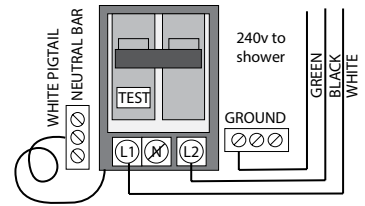

RAIN SERIES

RAIN SERIES 959R

SIZE: 48" X 35.5" X 89"

Features

Computer control	Overhead LED chromotherapy lighting
Steam w/temperature display	Aromatherapy port
Overhead rain shower	FM radio
Hand-held shower	Vent fan and alarm
Back jets	Steam generator cleaning function
Wooden stool	Decorative floorboards

Options

Available in left or right hand models

RAIN SERIES

959R

240v 30A GFCI Breaker
 1/2" MIP for hot and cold water lines
 1 1/2" Drain

Water Line Connection

- Pex Pipe → *1/2" PEX x 1/2" MPT Adapter
*(Connections not supplied)
- Washing machine box → *3/4" Hose x 1/2" MPT Adapter

OR

Electrical Connection

This steam shower requires one dedicated 240v 30A GFCI circuit, using #10/2 wire. The shower should be hardwired into this circuit using a 4"x4" junction box installed at the approximate location shown.