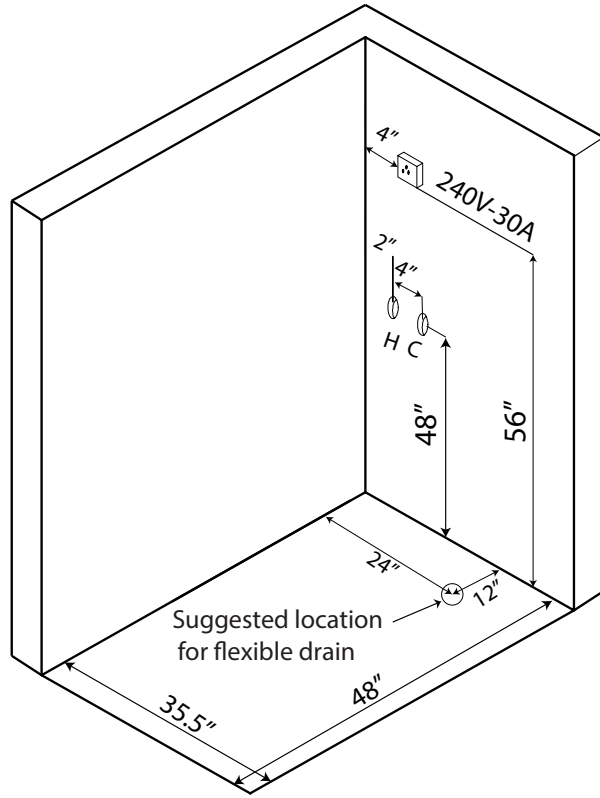

RAIN SERIES

RAIN SERIES 959R

SIZE: 48" X 35.5" X 89"

Features

Computer control	Overhead LED chromotherapy lighting
Steam w/temperature display	Aromatherapy port
Overhead rain shower	FM radio
Hand-held shower	Vent fan and alarm
Back jets	Steam generator cleaning function
Wooden stool	Decorative floorboards

Options

Available in left or right hand models

RAIN SERIES

959R

240v 30A GFCI Breaker
 1/2" MIP for hot and cold water lines
 1 1/2" Drain

Water Line Connection

- Pex Pipe → *1/2" PEX x 1/2" MPT Adapter
*(Connections not supplied)
- Washing machine box → *3/4" Hose x 1/2" MPT Adapter

OR

Electrical Connection

This steam shower requires one dedicated 240v 30A GFCI circuit, using #10/2 wire. The shower should be hardwired into this circuit using a 4"x4" junction box installed at the approximate location shown.

Flexible Drain Hose Connection