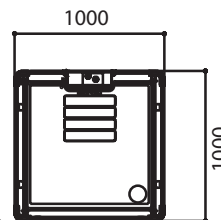

Function and Features

Computer control (with remote)	Temperature display
Steam	Overhead LED lighting
Overhead rain shower	FM radio and auxiliary input
Hand-held shower head	Vent fan and alarm
Foot massager	Steam generator cleaning function
Back jets	Option for TV
Foldable seats