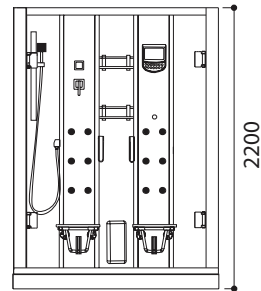

B702

SIZE: 1600 X 900 X 2200 mm

Function and Features

Computer control (with remote)	Temperature display
Steam	Overhead LED lighting
Overhead rain shower	FM radio and auxiliary input
Hand-held shower head	Vent fan and alarm
Foot massager	Steam generator cleaning function
Back jets	Option for TV
Foldable seats	

120V 40 amp GFI breaker
1/2" MIP for hot and cold water lines
2" drain