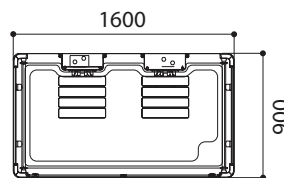

B702

SIZE: 1600 X 900 X 2200 mm

Function and Features

Computer control (with remote)	Temperature display
Steam	Overhead LED lighting
Overhead rain shower	FM radio and auxiliary input
Hand-held shower head	Vent fan and alarm
Foot massager	Steam generator cleaning function
Back jets	Option for TV
Foldable seats	

120V 40 amp GFI breaker
1/2" MIP for hot and cold water lines
2" drain