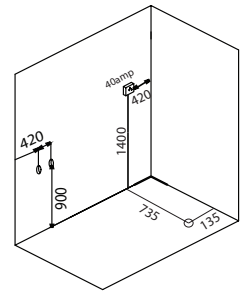

B702

SIZE: 1600 X 900 X 2200 mm

Function and Features

Computer control (with remote)	Temperature display
Steam	Overhead LED lighting
Overhead rain shower	FM radio and auxiliary input
Hand-held shower head	Vent fan and alarm
Foot massager	Steam generator cleaning function
Back jets	Option for TV
Foldable seats	

120V 40 amp GFI breaker
1/2" MIP for hot and cold water lines
2" drain