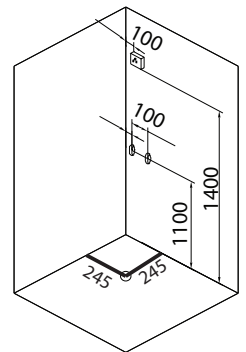

W0905

SIZE: 950 X 950 X 2210 mm

Function and Features

Computer control (with remote)	Back jets
Steam	Temperature display
Overhead rain shower	Overhead LED lighting
Hand-held shower head	Vent fan

120V 40 amp GFI breaker
 1/2" MIP for hot and cold water lines
 2" drain