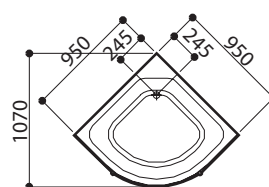

W0905

SIZE: 950 X 950 X 2210 mm

Function and Features

Computer control (with remote)	Back jets
Steam	Temperature display
Overhead rain shower	Overhead LED lighting
Hand-held shower head	Vent fan

120V 40 amp GFI breaker
 1/2" MIP for hot and cold water lines
 2" drain