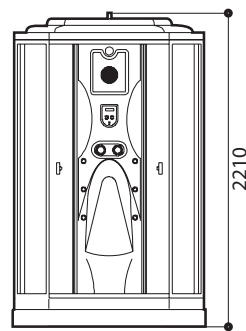

W0905

SIZE: 950 X 950 X 2210 mm

Function and Features

Computer control (with remote)	Back jets
Steam	Temperature display
Overhead rain shower	Overhead LED lighting
Hand-held shower head	Vent fan

120V 40 amp GFI breaker
 1/2" MIP for hot and cold water lines
 2" drain